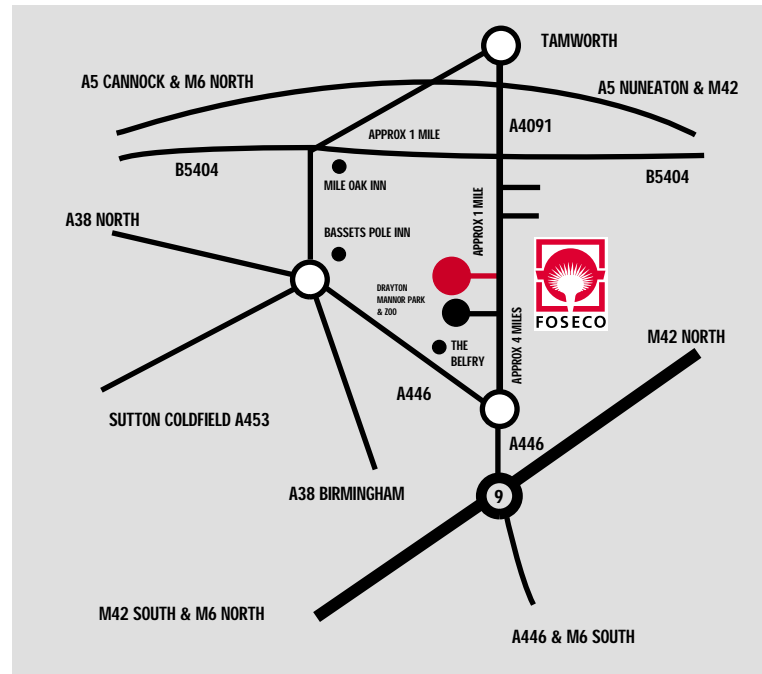

From Birmingham International Airport and British Rail at Birmingham International Station

After leaving the station or airport follow signs for M42 (North). Follow M42 until exit 9 then A446 (Lichfield) for approximately 1/2 mile then fork right at island onto A4091 (Tamworth). Foseco is approximately 4 miles along this road on the left hand side just after Drayton Manor Park.

Route from North East

Take the M1 exit 23A, then follow A42/M42 leaving at exit 10. Take the 4th exit off the island onto the A5 bypass, but leave after about 100 metres on B5404 signed to Drayton Manor Park and Fazeley. After the second island, turn left at the second traffic lights onto A4091 signed to Drayton Manor Park. Foseco is approximately 1 mile on the right hand side.

Route from Wales and South West

Take M5 then M42 (North). Leave M42 at exit 9. Follow A446 (Lichfield) for approximately 1/2 mile then fork right at island on to A4091 (Tamworth). Foseco is approximately 4 miles along this road on the left hand side just after Drayton Manor Park.

Route from the North West

Take the M6 (S) to exit 12. Follow the A5 initially signed Cannock. Stay on the A5 for approximately 18 miles. Reaching the Tamworth A5 bypass, take the first exit, signed A453 Sutton Coldfield & Fazeley. Follow A453 Sutton Coldfield and turn left at the next lights onto B5404 to Fazeley. At the lights, turn right on A4091, signed Drayton Manor Park. Foseco is approximately 1 mile on the right hand side.